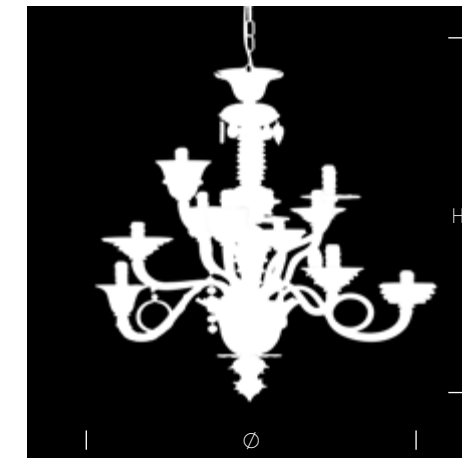

Goblin

Technical data

R Ceiling cup
C Chain
H Height
Ø Diameter
D Depth
W Width

Bulb
Weight
Insulation class
Frame Finishes

Colors

C Clear / Cristallo	F Straw / Pagliesco
D Smoke / Fumo	F2 Moka Moka
WCK White / Clear / Gold Bianco / Cristallo / Oro	CK Clear / Gold Cristallo / Oro
N polished nickel	K polished gold

General Specifications

CE IP20 ENEC